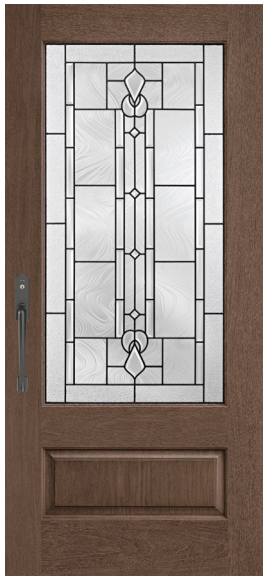

# Colonial

Symmetrical Two-Stories

Cottage-Inspired Details

\$\$\$

CCM2802 / Classic Craft Mahogany Grain with Lucerna Glass

CCM303 / Classic Craft Mahogany Grain with Longford Glass

CCR205A / Classic Craft Mahogany Grain with Clavos & Straps