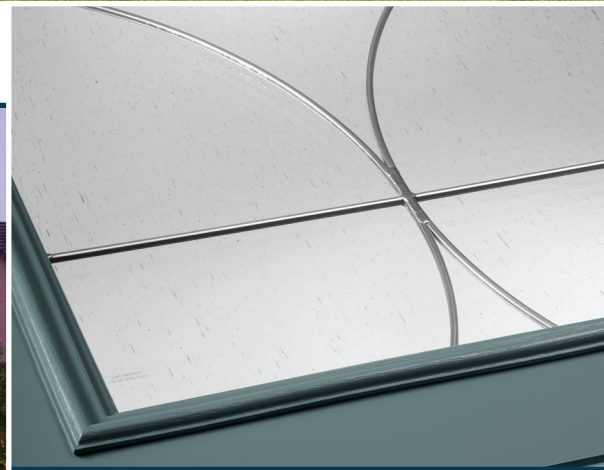

# Colonial

Symmetrical Two-Stories

Cottage-Inspired Details

\$\$\$

CCM2802 / Classic Craft Mahogany Grain with Lucerna Glass

CCM303 / Classic Craft Mahogany Grain with Longford Glass

CCR205A / Classic Craft Mahogany Grain with Clavos & Straps