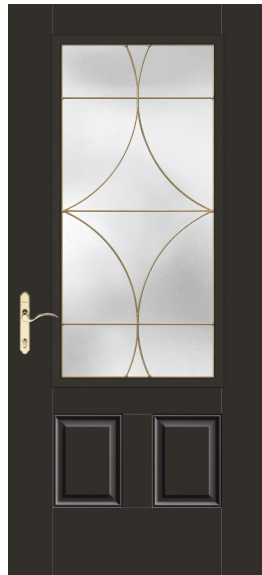

S476 / Smooth-Star with Latitude Glass