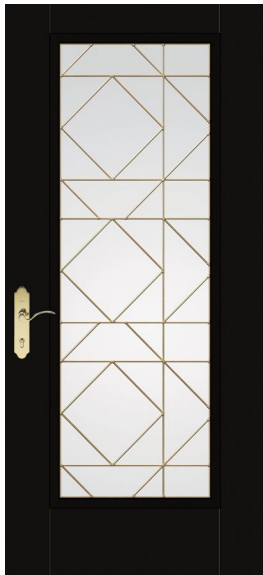

S2385 / Smooth-Star with Echelon Glass