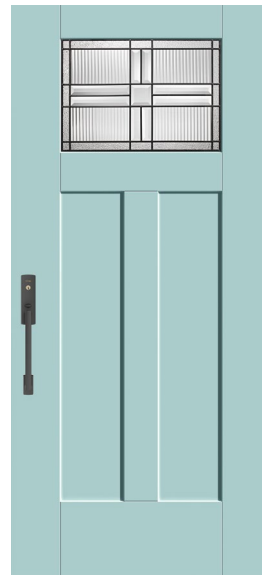

S6240 / Smooth-Star with Saratoga Glass