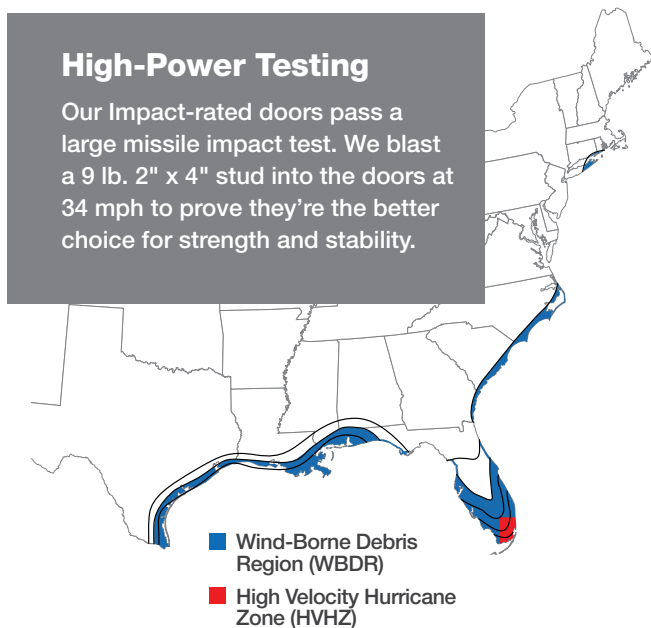

High-Power Testing

Our Impact-rated doors pass a large missile impact test. We blast a 9 lb. 2" x 4" stud into the doors at 34 mph to prove they're the better choice for strength and stability.