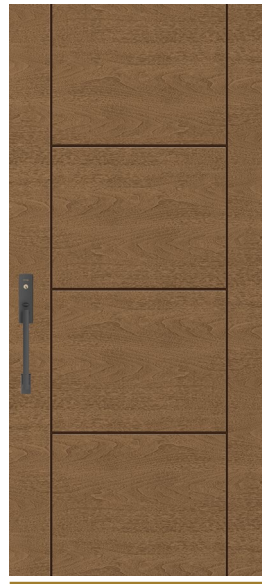

# Modern Prairie

Flat or Hipped Roofs

Strong Horizontal Lines

\$\$\$

\$

CCM2803 / Classic Craft Mahogany Grain with Zaha Glass

CCA2300XK / Classic Craft Fir Grain with Reeded Glass and SDLs

CCW903 / Classic Craft Walnut Grain