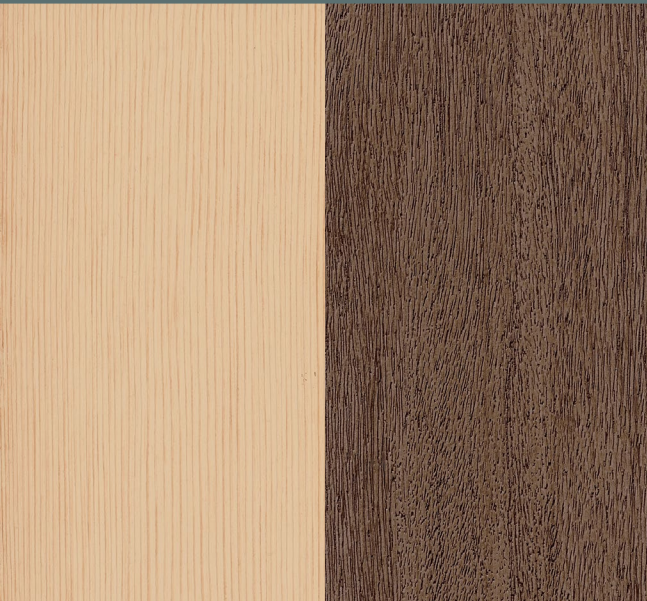

# Casual Home Styles

Incorporating mixed materials in softer hues, casual home styles feature nature-inspired finishes combined with light and airy influences to create a cozy, lived-in look.

Nature-Inspired Finishes