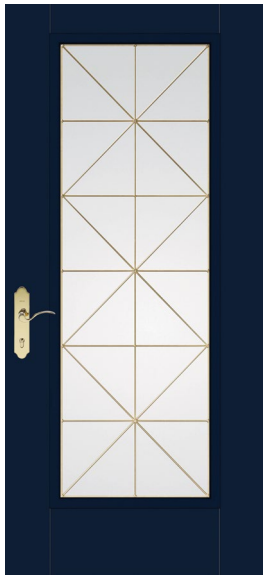

# Modern Heritage

Pointed, Peaked Gables

Rooted in European Style

\$\$\$

CCV05028 / Classic Craft Canvas with Provincial Glass

CCM306CAL / CCM306CAR Classic Craft Mahogany Grain with Low-E Glass and SDLs

CCR200A / Classic Craft Mahogany Grain