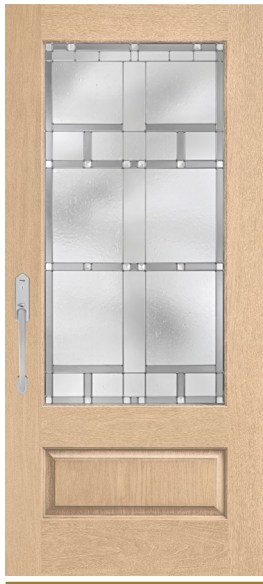

$$$

CCM2801 / Classic Craft Mahogany Grain with Homeward Glass