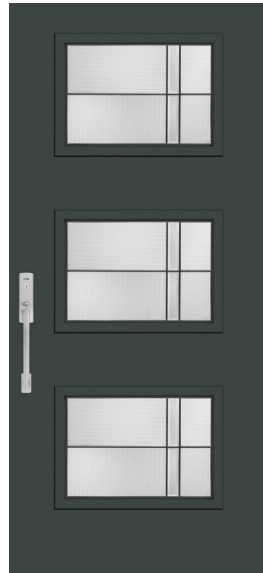

S2AX / Pulse Ari with Axis Glass