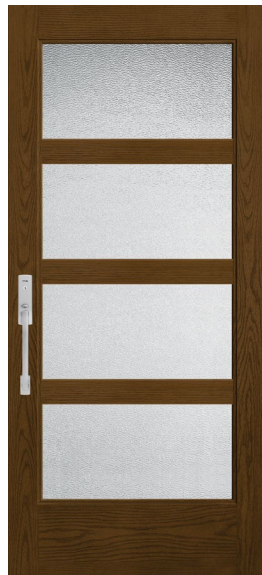

FC5710XN / Fiber-Classic Oak with Granite Glass and SDLs