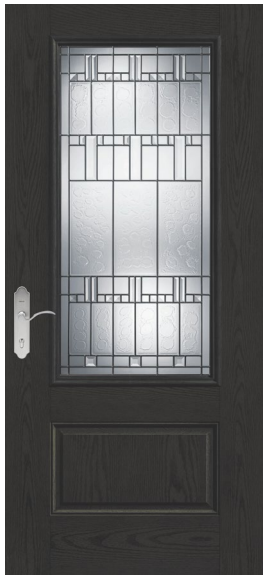

FC773 / Fiber-Classic Oak with Sedona Glass