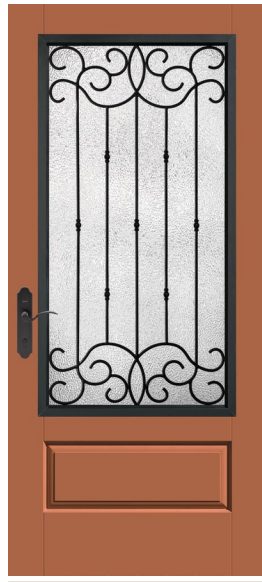

CCV1519 / Classic Craft Canvas with Borrassa Glass