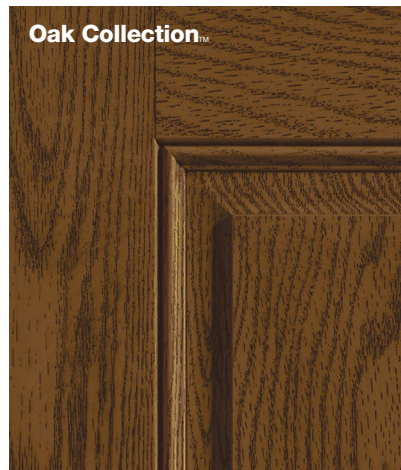

Oak Collection™