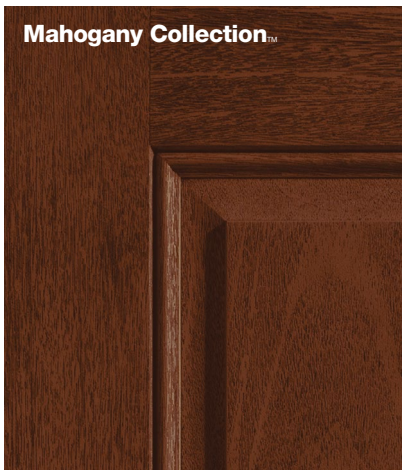

Mahogany Collection™